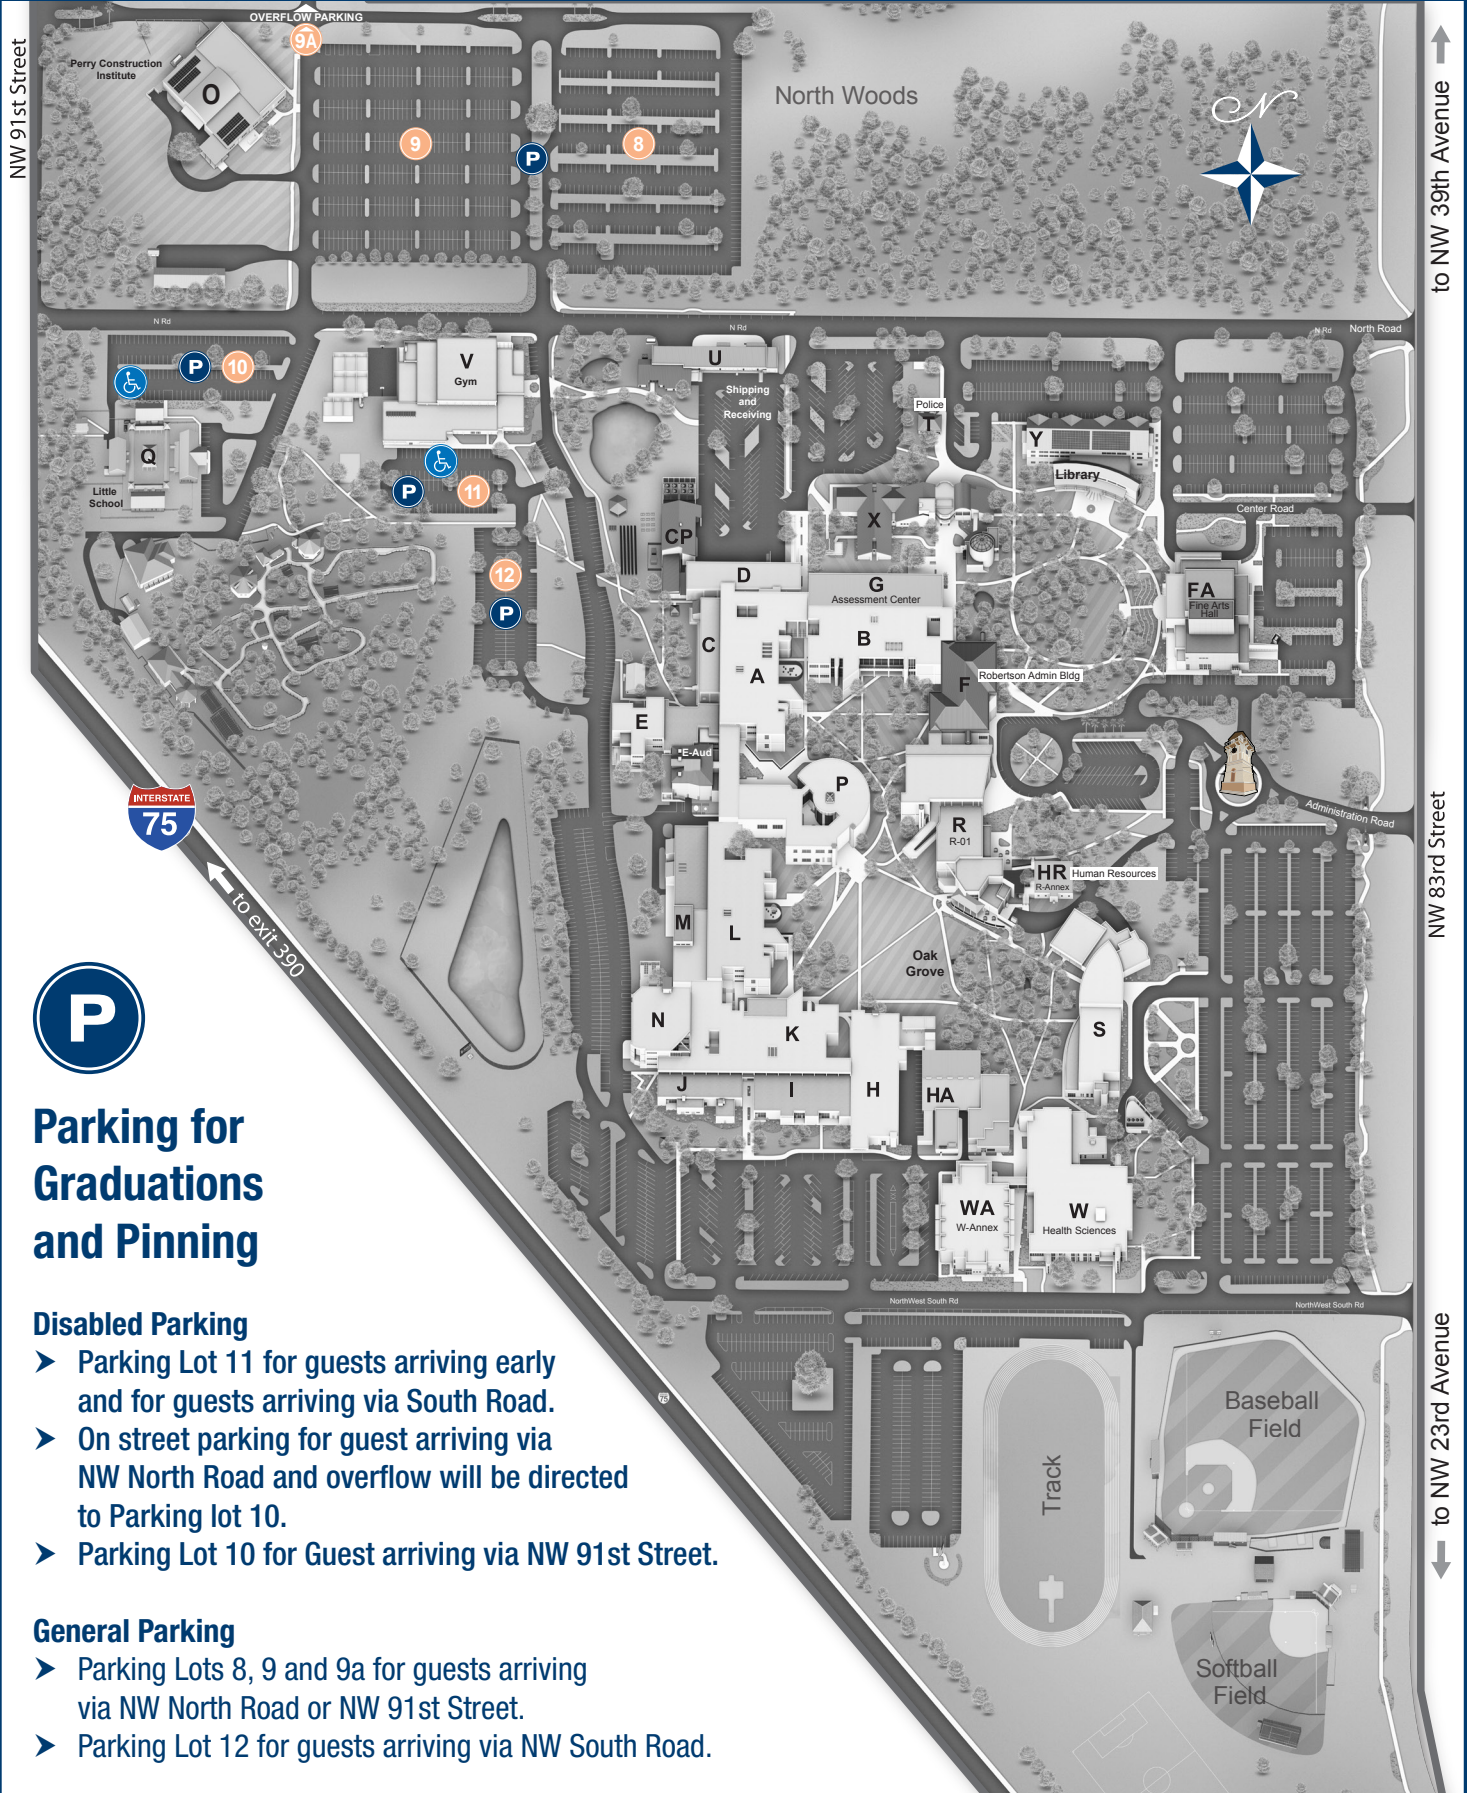

SF SANTA FE COLLEGE

Northwest Campus: 3000 NW 83rd Street, Gainesville, FL 32606 • General Info: 352-395-5000 • SF Police Department: 352-395-5519

Parking for Graduations and Pinning

Disabled Parking

- Parking Lot 11 for guests arriving early and for guests arriving via South Road.
- On street parking for guest arriving via NW North Road and overflow will be directed to Parking lot 10.
- Parking Lot 10 for Guest arriving via NW 91st Street.

General Parking

- Parking Lots 8, 9 and 9a for guests arriving via NW North Road or NW 91st Street.
- Parking Lot 12 for guests arriving via NW South Road.